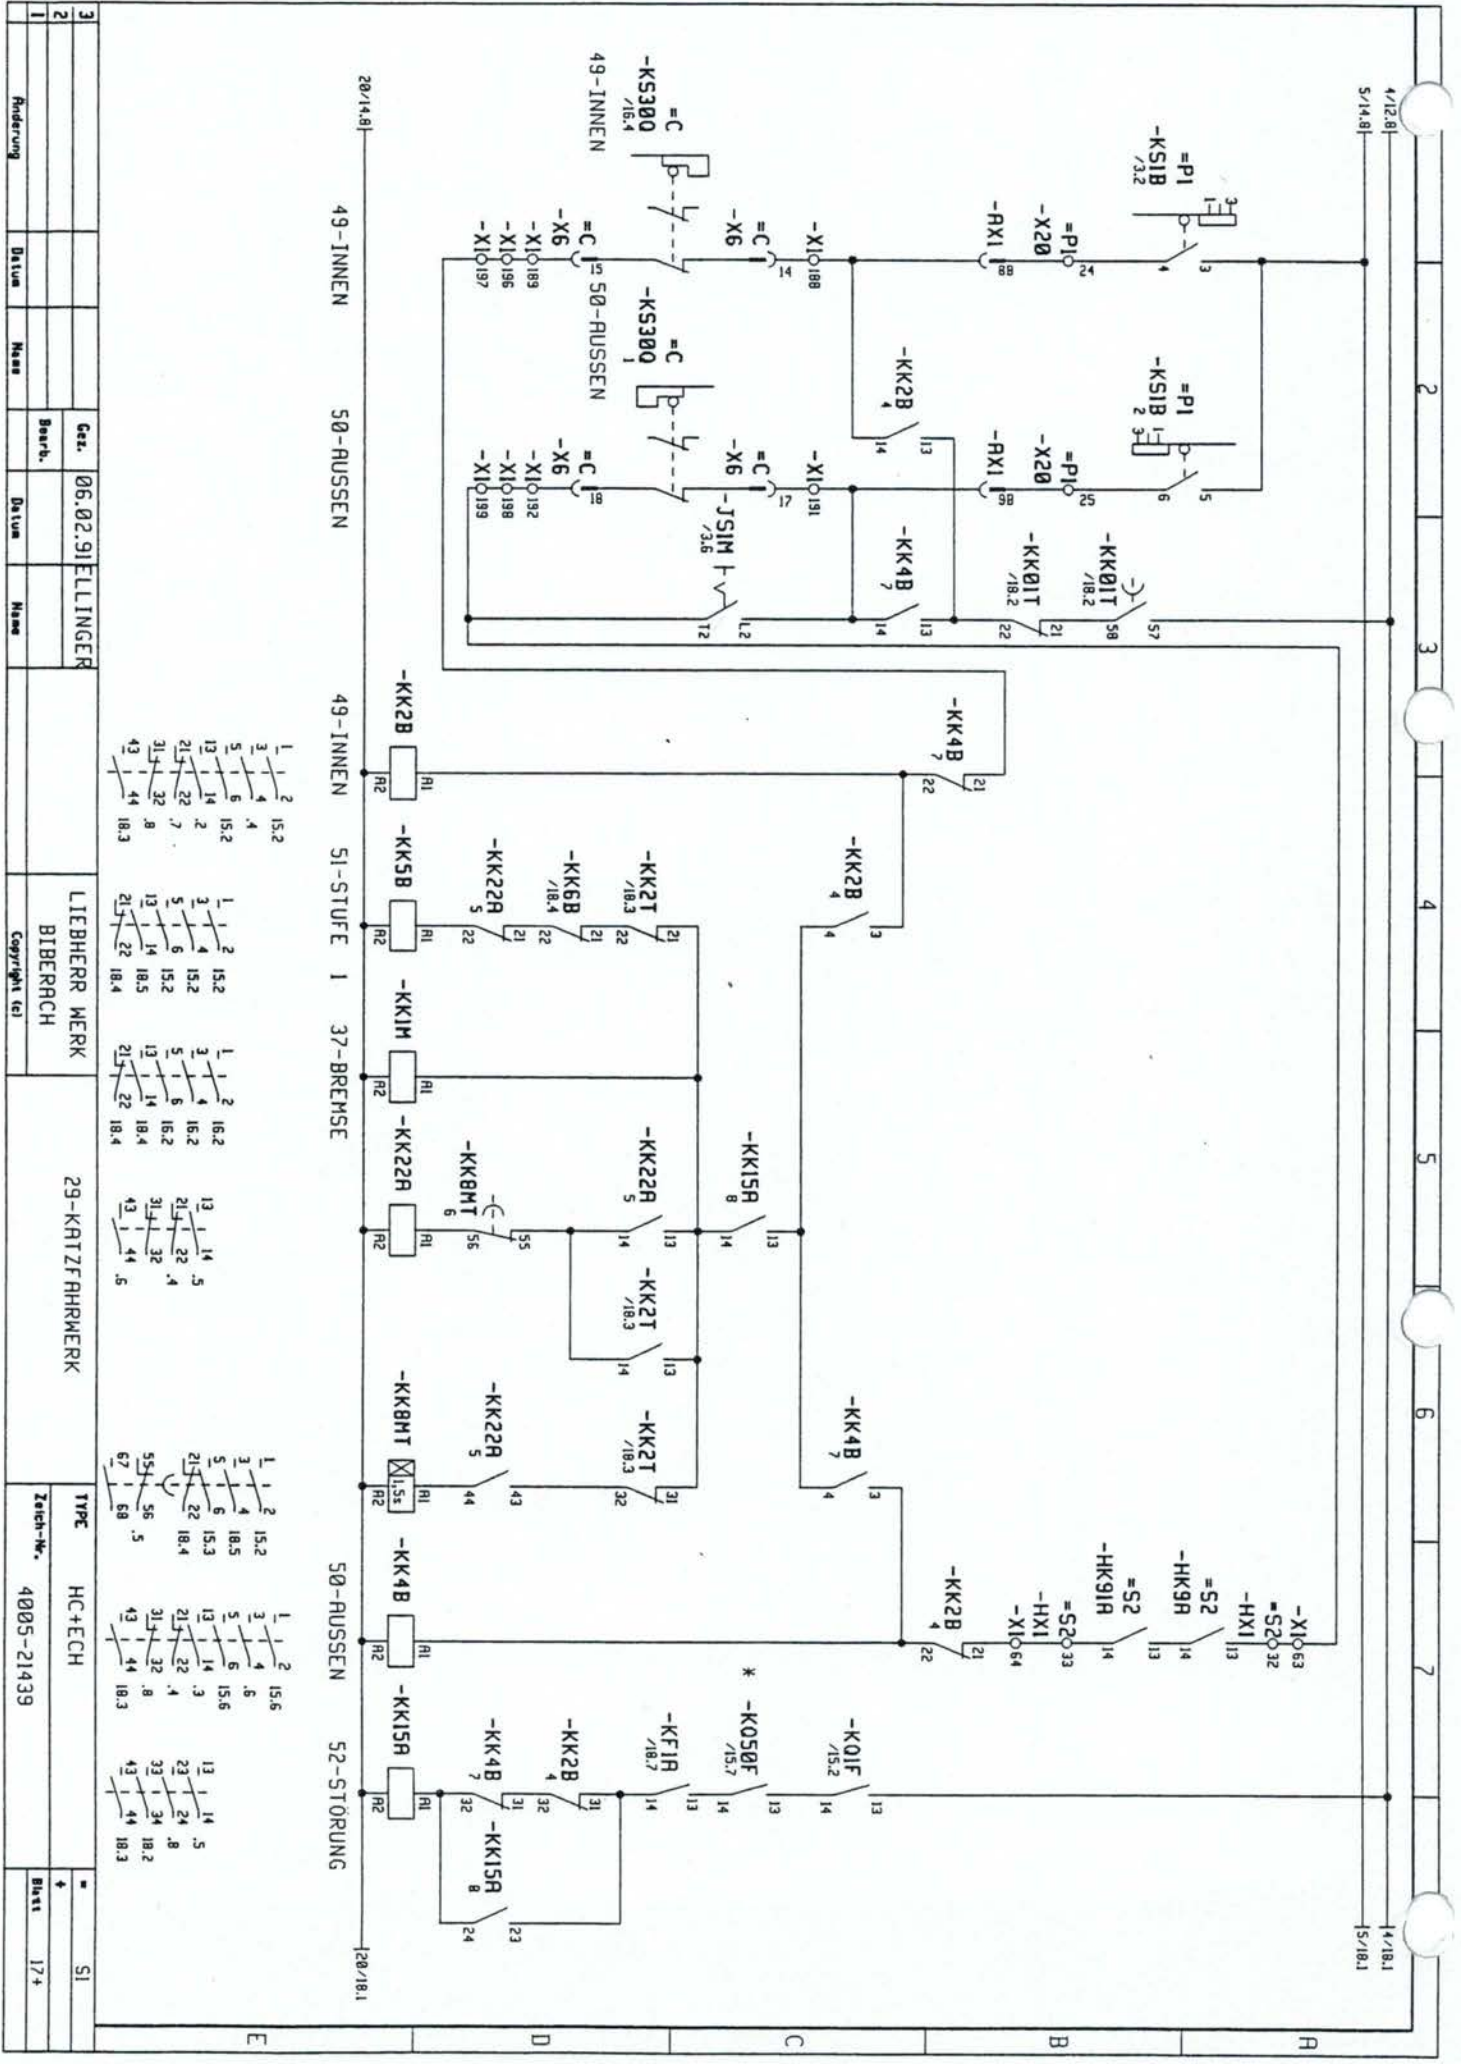

1	Änderung	Datum	Name	Gez.	06.02.91	FELLINGER	LIEBHERR MERK	29-KRITZFRHRWERK	HC+ECH	4005-21439	SI
2				Bearb.			BIBERACH				17+
3				Datum			Copyright (c)				

4	49-INNEN	50-RUSSEN	49-INNEN	51-STUFE 1	37-BREMSE	50-RUSSEN	52-STÖRUNG
1	1, 2, 3, 4, 5, 6, 7, 8, 9, 10, 11, 12, 13, 14, 15, 16, 17, 18, 19, 20, 21, 22, 23, 24, 25, 26, 27, 28, 29, 30, 31, 32, 33, 34, 35, 36, 37, 38, 39, 40, 41, 42, 43, 44, 45, 46, 47, 48, 49, 50, 51, 52, 53, 54, 55, 56, 57, 58, 59, 60, 61, 62, 63, 64, 65, 66, 67, 68, 69, 70, 71, 72, 73, 74, 75, 76, 77, 78, 79, 80, 81, 82, 83, 84, 85, 86, 87, 88, 89, 90, 91, 92, 93, 94, 95, 96, 97, 98, 99, 100	1, 2, 3, 4, 5, 6, 7, 8, 9, 10, 11, 12, 13, 14, 15, 16, 17, 18, 19, 20, 21, 22, 23, 24, 25, 26, 27, 28, 29, 30, 31, 32, 33, 34, 35, 36, 37, 38, 39, 40, 41, 42, 43, 44, 45, 46, 47, 48, 49, 50, 51, 52, 53, 54, 55, 56, 57, 58, 59, 60, 61, 62, 63, 64, 65, 66, 67, 68, 69, 70, 71, 72, 73, 74, 75, 76, 77, 78, 79, 80, 81, 82, 83, 84, 85, 86, 87, 88, 89, 90, 91, 92, 93, 94, 95, 96, 97, 98, 99, 100	1, 2, 3, 4, 5, 6, 7, 8, 9, 10, 11, 12, 13, 14, 15, 16, 17, 18, 19, 20, 21, 22, 23, 24, 25, 26, 27, 28, 29, 30, 31, 32, 33, 34, 35, 36, 37, 38, 39, 40, 41, 42, 43, 44, 45, 46, 47, 48, 49, 50, 51, 52, 53, 54, 55, 56, 57, 58, 59, 60, 61, 62, 63, 64, 65, 66, 67, 68, 69, 70, 71, 72, 73, 74, 75, 76, 77, 78, 79, 80, 81, 82, 83, 84, 85, 86, 87, 88, 89, 90, 91, 92, 93, 94, 95, 96, 97, 98, 99, 100	1, 2, 3, 4, 5, 6, 7, 8, 9, 10, 11, 12, 13, 14, 15, 16, 17, 18, 19, 20, 21, 22, 23, 24, 25, 26, 27, 28, 29, 30, 31, 32, 33, 34, 35, 36, 37, 38, 39, 40, 41, 42, 43, 44, 45, 46, 47, 48, 49, 50, 51, 52, 53, 54, 55, 56, 57, 58, 59, 60, 61, 62, 63, 64, 65, 66, 67, 68, 69, 70, 71, 72, 73, 74, 75, 76, 77, 78, 79, 80, 81, 82, 83, 84, 85, 86, 87, 88, 89, 90, 91, 92, 93, 94, 95, 96, 97, 98, 99, 100	1, 2, 3, 4, 5, 6, 7, 8, 9, 10, 11, 12, 13, 14, 15, 16, 17, 18, 19, 20, 21, 22, 23, 24, 25, 26, 27, 28, 29, 30, 31, 32, 33, 34, 35, 36, 37, 38, 39, 40, 41, 42, 43, 44, 45, 46, 47, 48, 49, 50, 51, 52, 53, 54, 55, 56, 57, 58, 59, 60, 61, 62, 63, 64, 65, 66, 67, 68, 69, 70, 71, 72, 73, 74, 75, 76, 77, 78, 79, 80, 81, 82, 83, 84, 85, 86, 87, 88, 89, 90, 91, 92, 93, 94, 95, 96, 97, 98, 99, 100	1, 2, 3, 4, 5, 6, 7, 8, 9, 10, 11, 12, 13, 14, 15, 16, 17, 18, 19, 20, 21, 22, 23, 24, 25, 26, 27, 28, 29, 30, 31, 32, 33, 34, 35, 36, 37, 38, 39, 40, 41, 42, 43, 44, 45, 46, 47, 48, 49, 50, 51, 52, 53, 54, 55, 56, 57, 58, 59, 60, 61, 62, 63, 64, 65, 66, 67, 68, 69, 70, 71, 72, 73, 74, 75, 76, 77, 78, 79, 80, 81, 82, 83, 84, 85, 86, 87, 88, 89, 90, 91, 92, 93, 94, 95, 96, 97, 98, 99, 100	1, 2, 3, 4, 5, 6, 7, 8, 9, 10, 11, 12, 13, 14, 15, 16, 17, 18, 19, 20, 21, 22, 23, 24, 25, 26, 27, 28, 29, 30, 31, 32, 33, 34, 35, 36, 37, 38, 39, 40, 41, 42, 43, 44, 45, 46, 47, 48, 49, 50, 51, 52, 53, 54, 55, 56, 57, 58, 59, 60, 61, 62, 63, 64, 65, 66, 67, 68, 69, 70, 71, 72, 73, 74, 75, 76, 77, 78, 79, 80, 81, 82, 83, 84, 85, 86, 87, 88, 89, 90, 91, 92, 93, 94, 95, 96, 97, 98, 99, 100